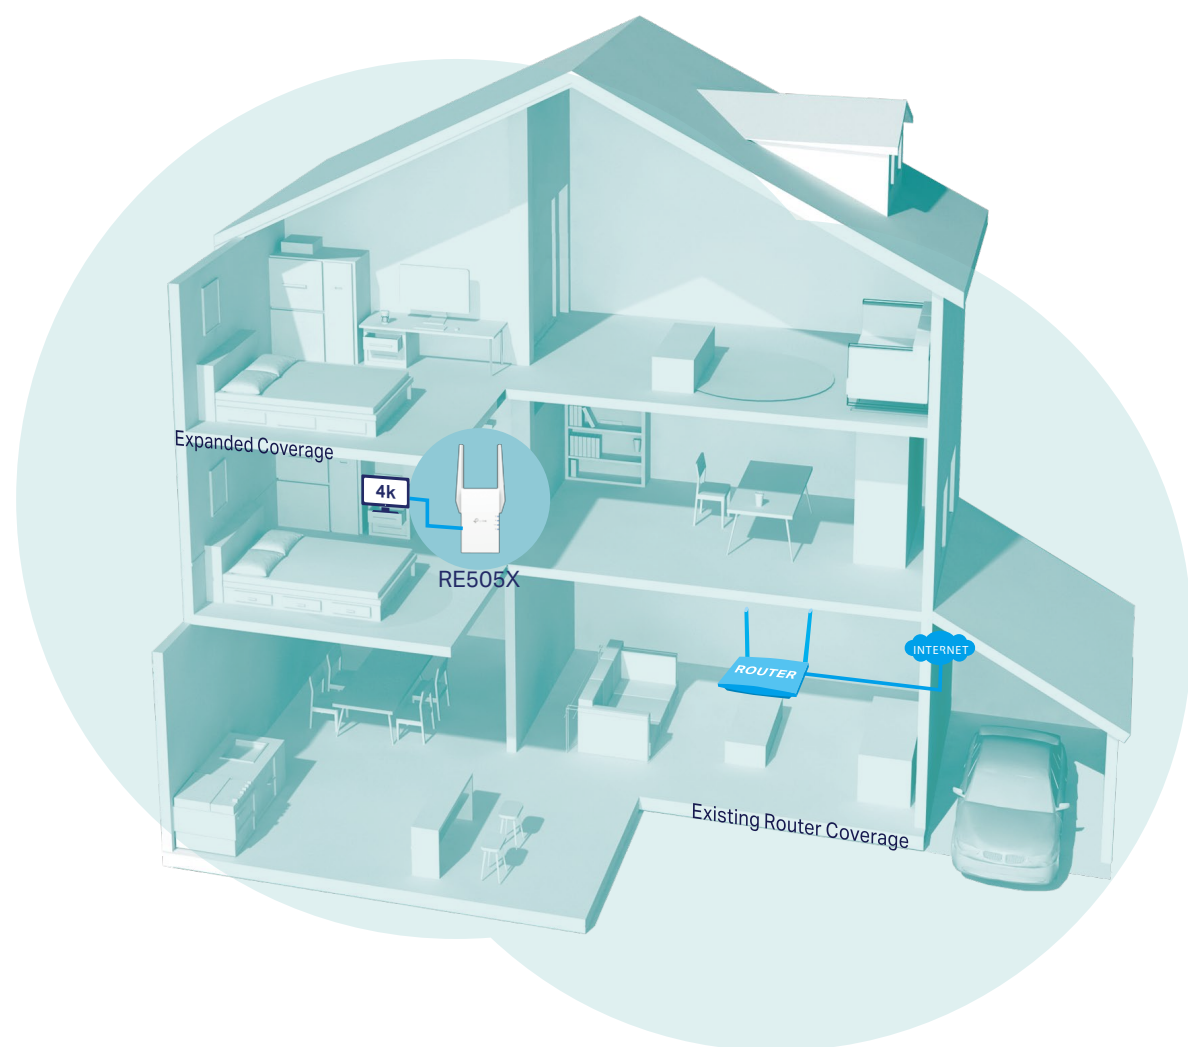

AX1500 Wi-Fi Range Extender

Works With Any
Wi-Fi Router[‡]

RE505X

 Wi-Fi 6
Dead-Zone Killer

 Connect
More Devices^Δ

 Uninterrupted
Streaming[§]

 Faster
Wi-Fi 6 Speed

 Easy Setup
Within Minutes

Highlights

Extend AX1500 Wi-Fi to Your Whole Home

Works with any Wi-Fi router to eliminate Wi-Fi dead zones, and blanket your home with stable, super-fast, seamless Wi-Fi via OneMesh™.

● Wi-Fi Coverage
— Ethernet Cable