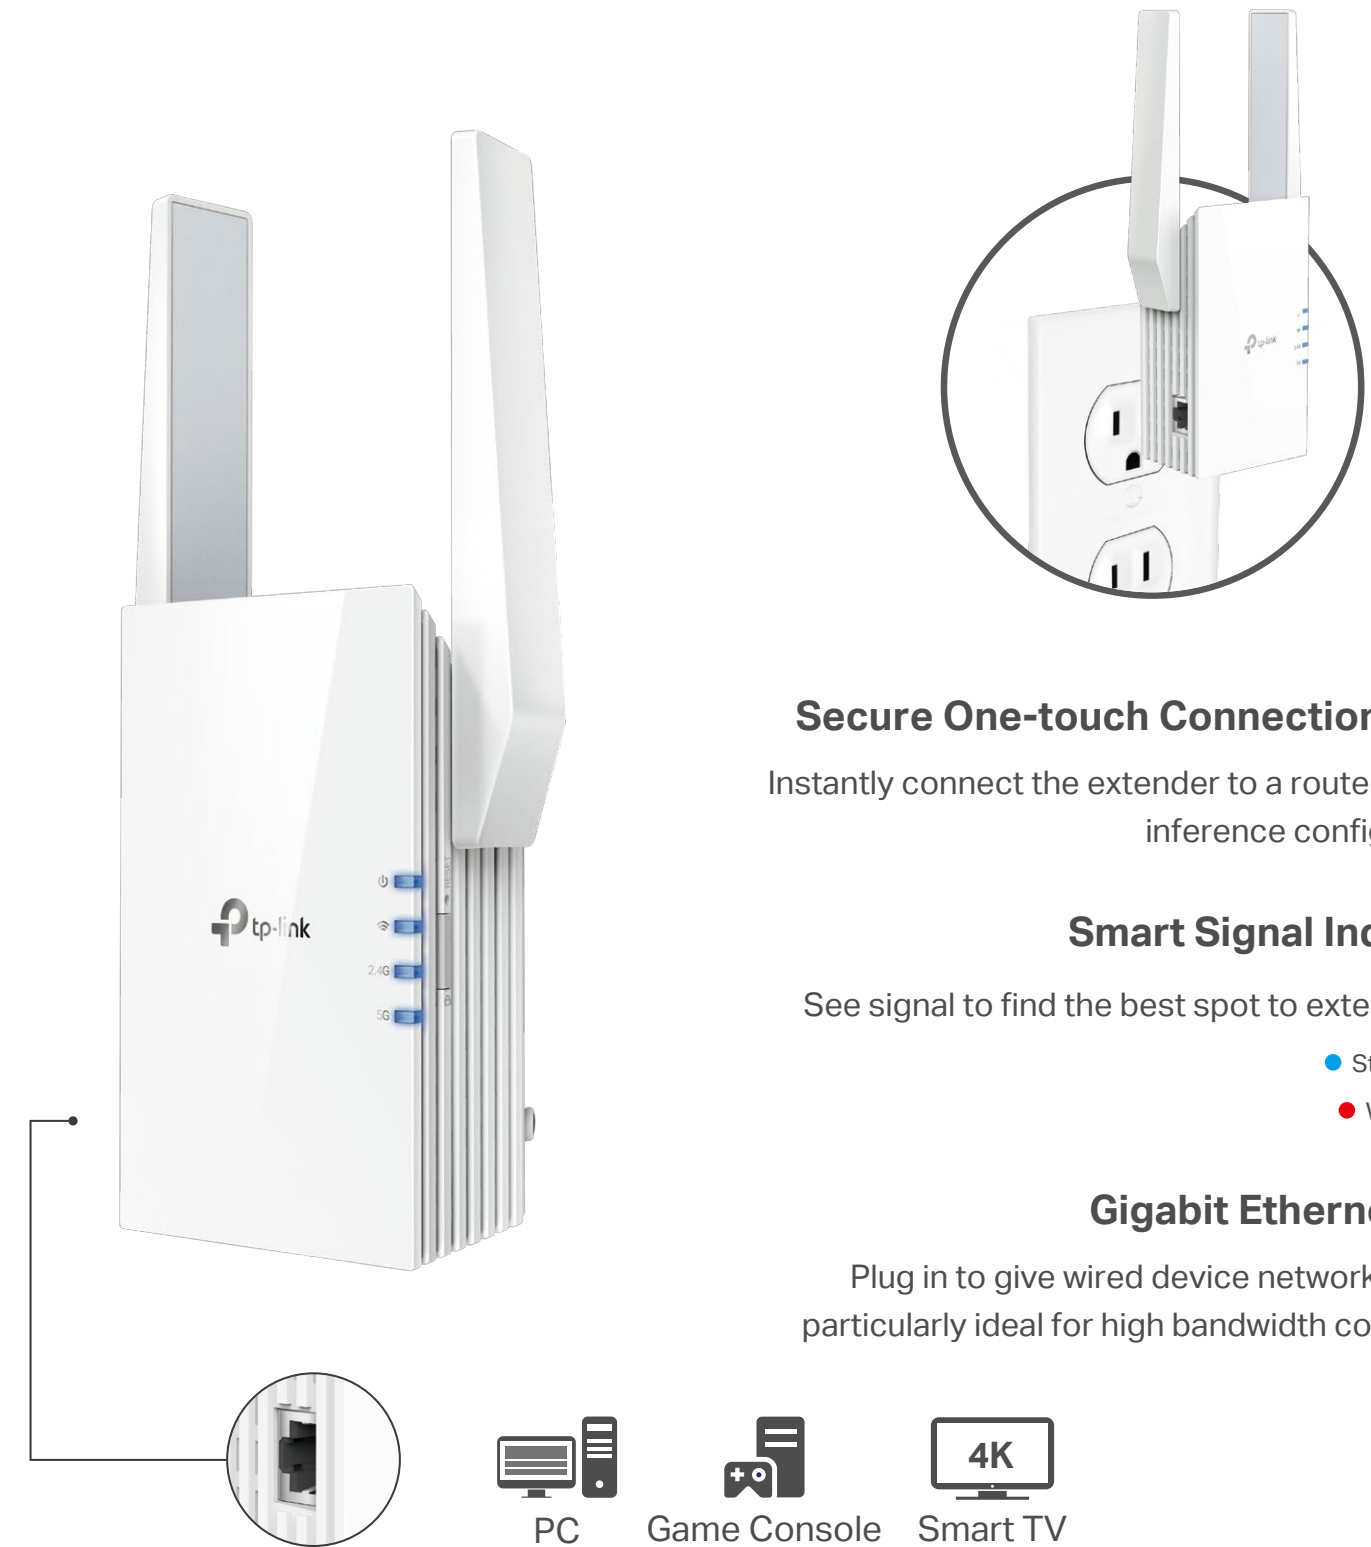

Stay connected to the same network name in every room.

Easy Setup and Unified Management

Push the WPS button to set up a Mesh network you can manage from the Tether app or web UI.

Check full list of OneMesh™ extenders and routers at <https://www.tp-link.com/One-Mesh/compatibility>

*More compatible devices coming soon

Wi-Fi 6 Range Extender

Secure One-touch Connection(WPS)

Instantly connect the extender to a router without inference configuration.

Smart Signal Indicator

See signal to find the best spot to extend Wi-Fi.