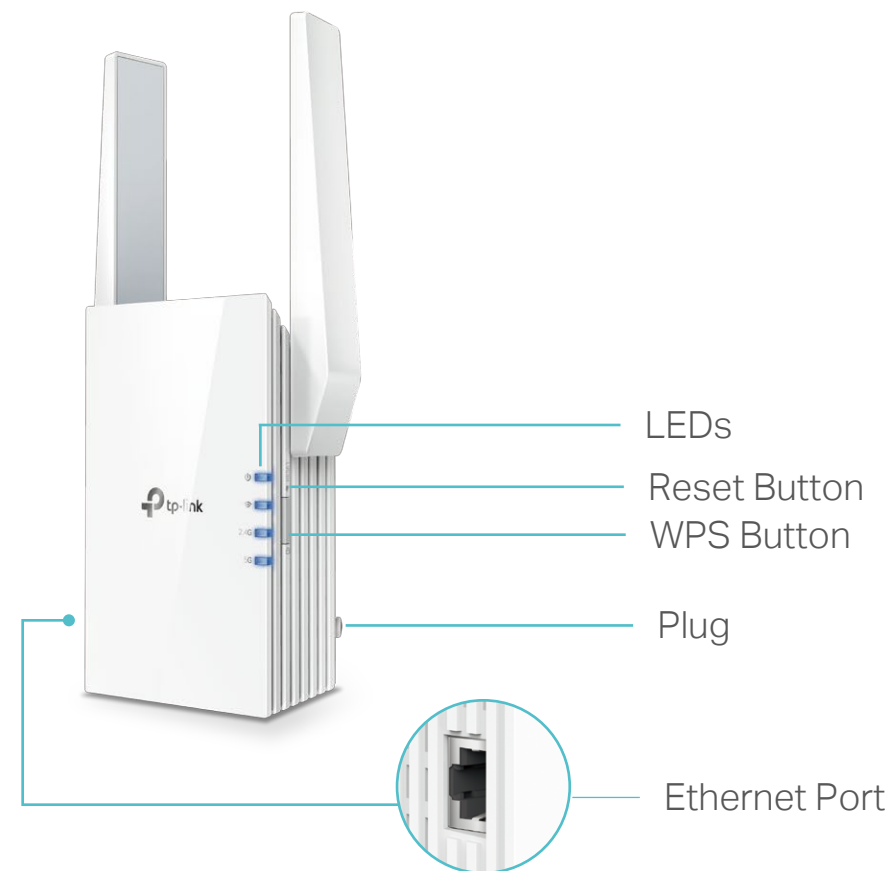

Specifications

Hardware

- Button: WPS Button, Reset Button
- Port: 1 Gigabit Ethernet Port
- Antenna: 2 External Antennas
- Power Consumption: 10W
- Dimensions (W × D × H): 2.9×1.8×4.9 in. (74.0×46×124.8 mm)

For more information, please visit

<https://www.tp-link.com/home-networking/range-extender/re505x/>

or scan the QR code left

Wireless

- Wireless Standards: IEEE 802.11a/n/ac/ax 5GHz, IEEE 802.11b/g/n 2.4GHz
- Frequency: 2.4GHz and 5GHz
- Signal Rate: 300 Mbps at 2.4GHz, 1200 Mbps at 5GHz
- Transmit Power: CE: 2.4GHz ≤20dBm, 5GHz ≤30dBm
- Reception Sensitivity:
  - 5GHz:
    - 11a 6Mbps: -93dBm, 11a 54Mbps: -75dBm
    - 11ac HT20 MCS0: -92dBm, 11ac HT20 MCS8: -70dBm
    - 11ac HT40 MCS0: -90dBm, 11ac HT40 MCS9: -66dBm
    - 11ac HT80 MCS0: -87dBm, 11ac HT80 MCS9: -62dBm
  - 2.4GHz:
    - 11g 54Mbps: -77dBm, 11n HT20 MCS7: -75dBm
    - 11n HT40 MCS7: -72dBm
- Wireless Function: Enable/Disable Wireless Radio, Wireless Statistics
- Wireless Security: 64/128-bit WEP, WPA/WPA2-PSK encryptions

Others

- Certification
  FCC, RoHS
- System Requirements
  Microsoft Windows 98SE, NT, 2000, XP, Vista™ or Windows 7, 8, 8.1, 10, MAC OS, NetWare, UNIX or Linux
  Internet Explorer 11, Firefox 12.0, Chrome 20.0, Safari 4.0, or other Java-enabled browser
- Package Contents
  Wi-Fi Range Extender RE505X
  Quick Installation Guide

Specifications are subject to change without notice. TP-Link is a registered trademark of TP-Link Technologies CO., Ltd. Other brands and product names are trademarks or registered trademarks of their respective holders. Copyright ©2019 TP-Link Technologies Co., Ltd. All rights reserved.

[†]Maximum wireless signal rates are the physical rates derived from IEEE Standard 802.11 specifications. Actual wireless data throughput and wireless coverage per ft² are not guaranteed and will vary as a result of network conditions, client limitations, and environmental factors, including building materials, obstacles, volume and density of traffic, and client location.

[‡]The product may not be compatible with routers or gateways with firmware that has been altered, is based on open source programs, or is non-standard or outdated.

[§]Smart Roaming is designed for devices that support the 802.11k/v standard.

[¶]Up to 4x Capacity refers to 4x increase in median throughput under dense environment compared to 11ac wave 2 range extender.

[*]Saving clients' battery power requires clients to also support the 802.11ax Wi-Fi standard. Actual power reduction may vary as a result of network conditions, client limitations, and environmental factors.

www.tp-link.com

TP-Link AX1500 Wi-Fi Range Extender RE505X